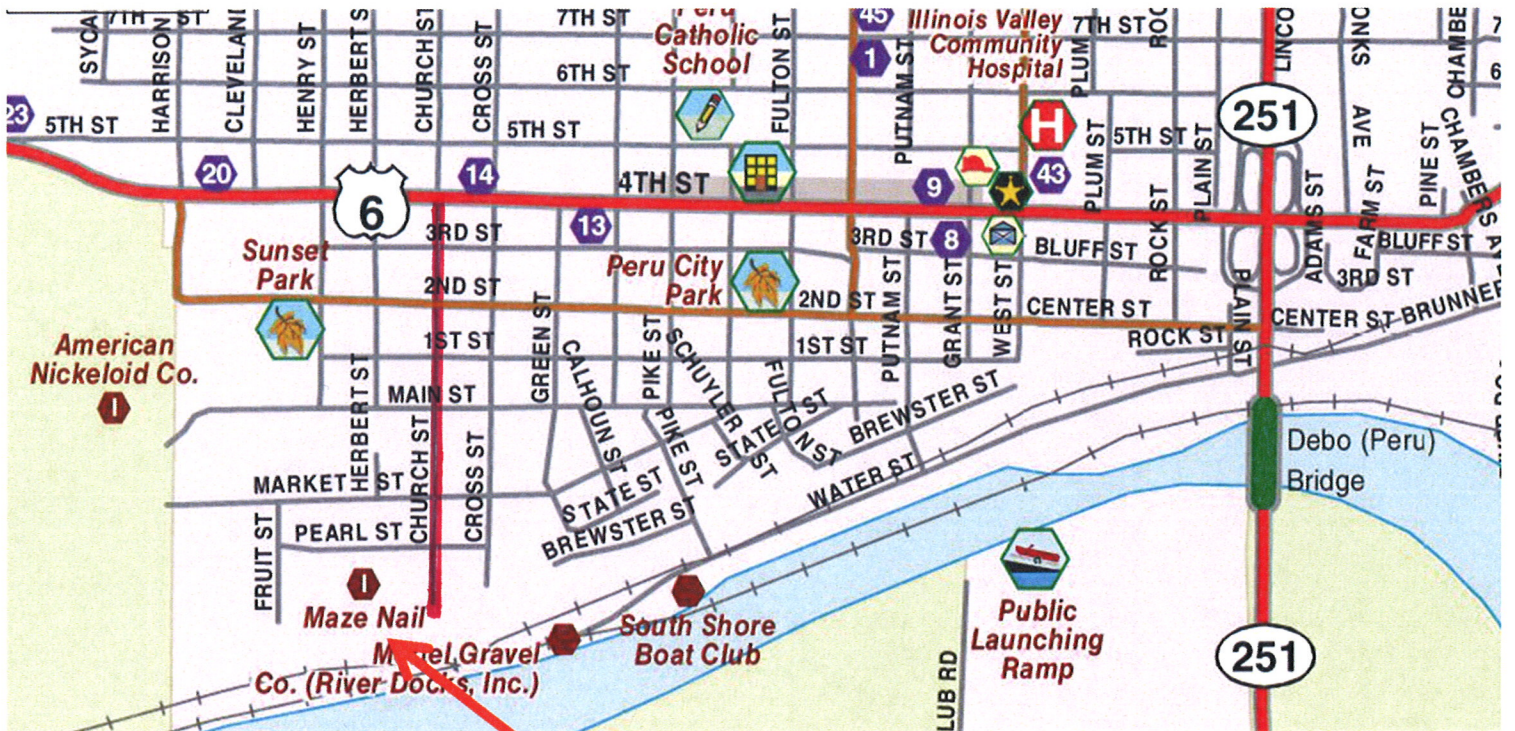

Getting to MAZE NAILS – without being fined by the local Police Dept. for using non-truck routes!

**MAZE NAILS – 100 CHURCH STREET – PERU IL 61354 PH: 800-435-5949**

For your final approach to the Maze Nail plant, make sure to use the main roads in **RED**.