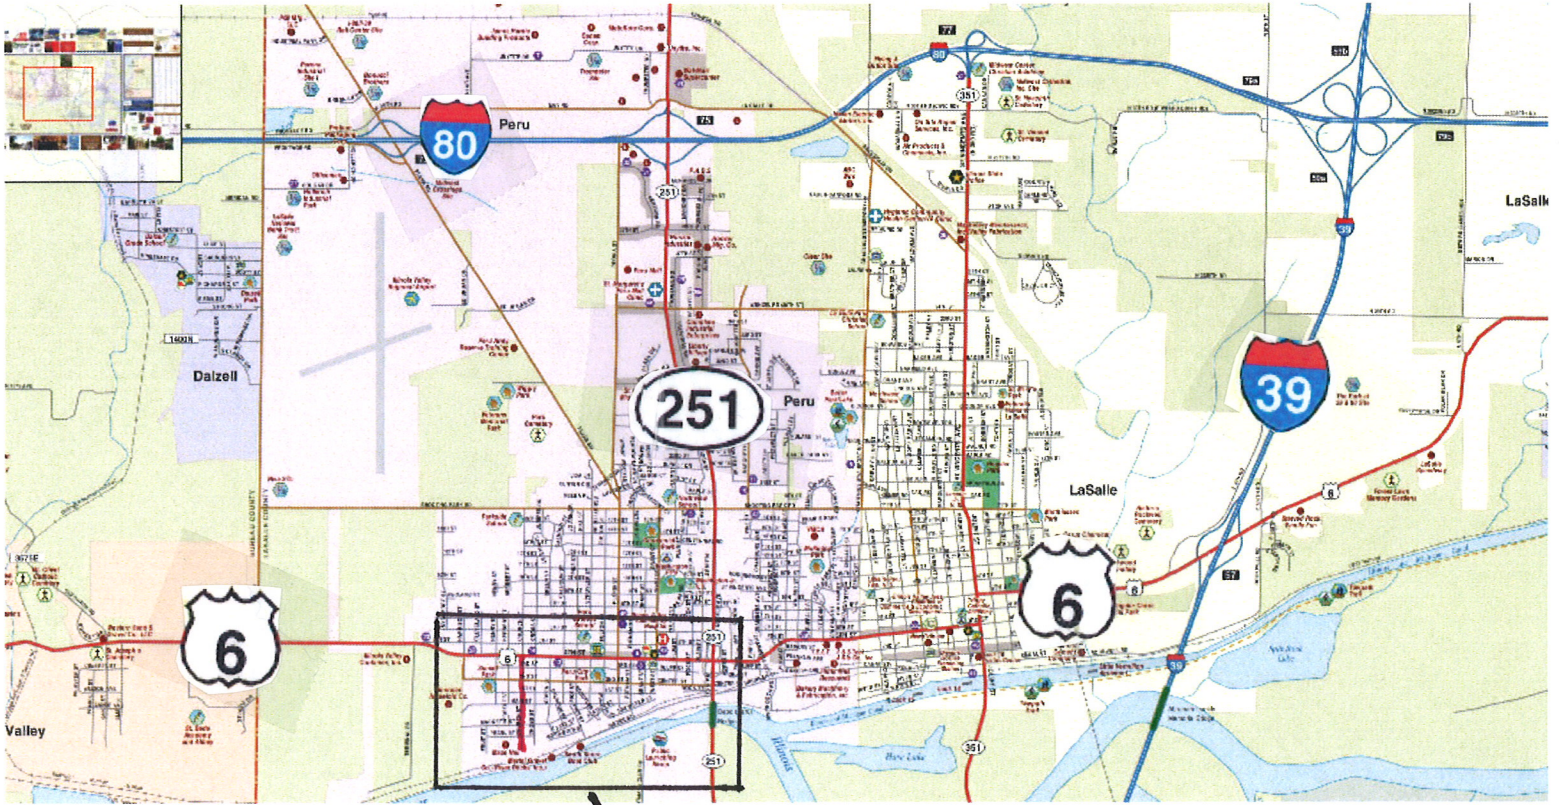

Getting to MAZE NAILS – without being fined by the local Police Dept. for using non-truck routes!

**MAZE NAILS – 100 CHURCH STREET – PERU IL 61354 PH: 800-435-5949**

For your final approach to the Maze Nail plant, make sure to use the main roads in **RED**.